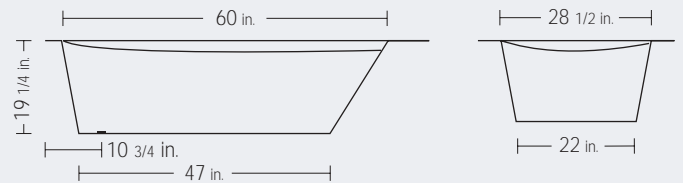

Mark 9

Mark 17

Mark 19

Mark 22

Mark 24

Mark 26

Wash away the cares of the day in a luxurious soaking tub from CMP Ltd. Each one is crafted in our Sacramento plant in a wide variety of color and material, and it may be equipped with an optional 8-jet whirlpool system to provide a relaxing hydro-massage.