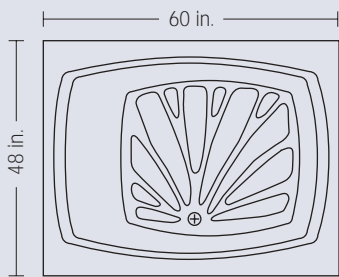

Mark 9

Mark 17

Mark 19

Mark 22

Mark 24

Mark 26

Wash away the cares of the day in a luxurious soaking tub from CMP Ltd. Each one is crafted in our Sacramento plant in a wide variety of color and material, and it may be equipped with an optional 8-jet whirlpool system to provide a relaxing hydro-massage.