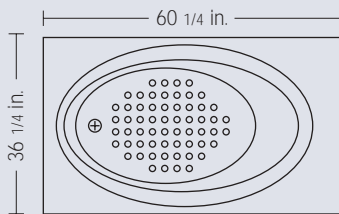

Actual sizes of finished products may vary slightly.

Bathtub Specifications

Mark 9

Mark 19

Mark 24

Wash away the cares of the day in a luxurious soaking tub from CMP Ltd. Each one is crafted in our Sacramento plant in a wide variety of color and material, and it may be equipped with an optional 8-jet whirlpool system to provide a relaxing hydro-massage.