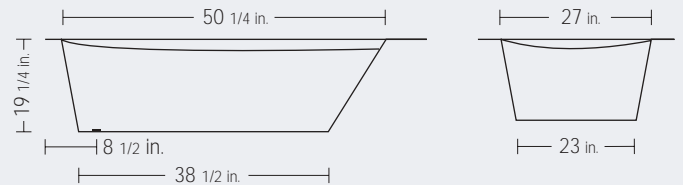

Actual sizes of finished products may vary slightly.

Bathtub Specifications

Mark 9

Mark 19

Mark 24

Wash away the cares of the day in a luxurious soaking tub from CMP Ltd. Each one is crafted in our Sacramento plant in a wide variety of color and material, and it may be equipped with an optional 8-jet whirlpool system to provide a relaxing hydro-massage.