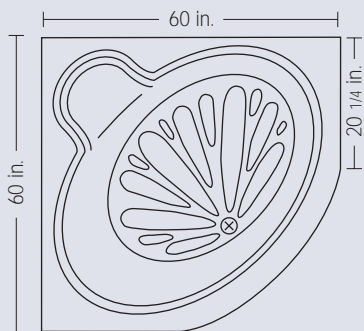

Mark 9

Mark 17

Mark 19

Mark 22

Mark 24

Mark 26

Wash away the cares of the day in a luxurious soaking tub from CMP Ltd. Each one is crafted in our Sacramento plant in a wide variety of color and material, and it may be equipped with an optional 8-jet whirlpool system to provide a relaxing hydro-massage.