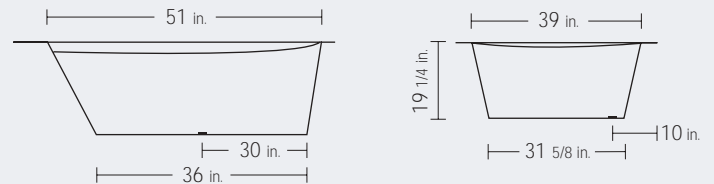

Mark 9

Mark 17

Mark 19

Mark 22

Mark 24

Mark 26

Wash away the cares of the day in a luxurious soaking tub from CMP Ltd. Each one is crafted in our Sacramento plant in a wide variety of color and material, and it may be equipped with an optional 8-jet whirlpool system to provide a relaxing hydro-massage.