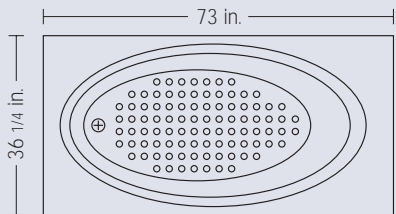

Mark 9

Mark 17

Mark 19

Mark 22

Mark 24

Mark 26

Wash away the cares of the day in a luxurious soaking tub from CMP Ltd. Each one is crafted in our Sacramento plant in a wide variety of color and material, and it may be equipped with an optional 8-jet whirlpool system to provide a relaxing hydro-massage.