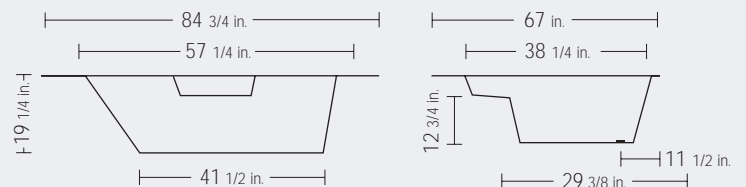

Mark 9

Mark 17

Mark 19

Mark 22

Mark 24

Mark 26

Wash away the cares of the day in a luxurious soaking tub from CMP Ltd. Each one is crafted in our Sacramento plant in a wide variety of color and material, and it may be equipped with an optional 8-jet whirlpool system to provide a relaxing hydro-massage.